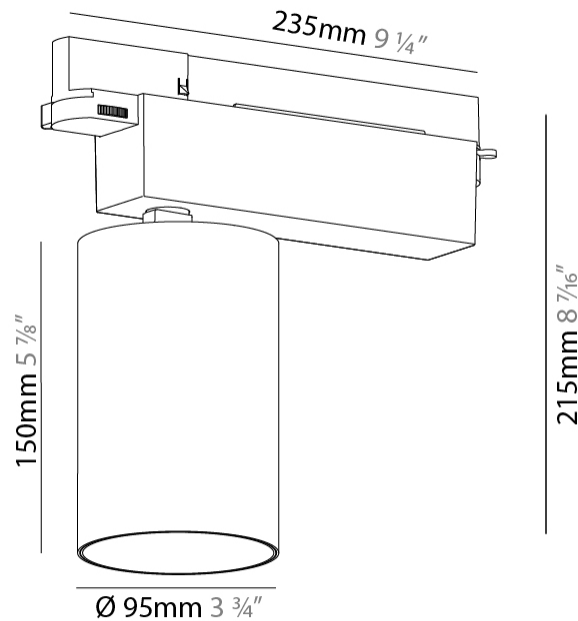

GENERAL

Series: Centriq
Subseries: Centriq 95
Brand: Prolicht
Division: Architectural
Mounting Type: Track
Mounting Location: Ceiling
Subcategory: Spots

PHYSICAL

Shape: Cylinder
Diameter (mm): 95
Diameter (in): 3 3/4
Length (mm): 235
Length (in): 9 1/4
Height (mm): 150
Height (in): 5 7/8
Light Distribution: Adjustable / Direct
Weight (kg): 1.495
Weight (lbs): 3.3
Fixture Finish: SSR / BKV / CWI / CRY / HAB / UFT / ITA / RUA / FTG / MYG / LOD / PUS / FRO / FUP / KIA / POP / BLS / SPG / MEY / GOH / GUM / CHC / COM / ABZ / JAG / OBR / MOS / ROR
Fixture Material: Aluminum

OPTICAL

Reflector: 18 / 26 / 40
Adjustability: Rotational 340°; Tilt 90°
Upon Request: Special Beam Angles

RATINGS AND CERTIFICATIONS

Certified By: Certified for North American Standards
IP rating: IP20

CENTRIQ 95 TRACK

GENERAL

Series: Centriq
Subseries: Centriq 125
Brand: Prolicht
Division: Architectural
Mounting Type: Track
Mounting Location: Ceiling
Subcategory: Spots

PHYSICAL

Shape: Cylinder
Diameter (mm): 125
Diameter (in): 4 ¹⁵ / ₁₆
Length (mm): 235
Length (in): 9 ¹ / ₄
Height (mm): 165
Height (in): 6 ¹ / ₂
Light Distribution: Adjustable / Direct
Fixture Finish: SSR / BKV / CWI / CRY / HAB / UFT / ITA / RUA / FTG / MYG / LOD / PUS / FRO / FUP / KIA / POP / BLS / SPG / MEY / GOH / GUM / CHC / COM / ABZ / JAG / OBR / MOS / ROR
Fixture Material: Aluminum