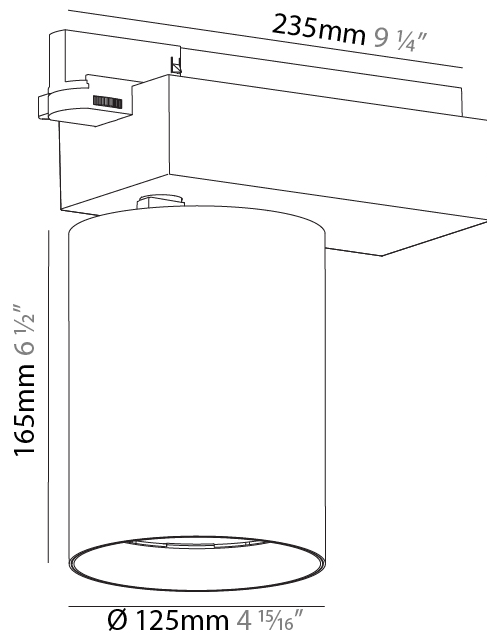

GENERAL

Series: Centriq
Subseries: Centriq 95
Brand: Prolicht
Division: Architectural
Mounting Type: Track
Mounting Location: Ceiling
Subcategory: Spots

PHYSICAL

Shape: Cylinder
Diameter (mm): 95
Diameter (in): 3 3/4
Length (mm): 235
Length (in): 9 1/4
Height (mm): 150
Height (in): 5 7/8
Light Distribution: Adjustable / Direct
Weight (kg): 1.495
Weight (lbs): 3.3
Fixture Finish: SSR / BKV / CWI / CRY / HAB / UFT / ITA / RUA / FTG / MYG / LOD / PUS / FRO / FUP / KIA / POP / BLS / SPG / MEY / GOH / GUM / CHC / COM / ABZ / JAG / OBR / MOS / ROR
Fixture Material: Aluminum

GENERAL

Series: Centriq
Subseries: Centriq 125
Brand: Prolicht
Division: Architectural
Mounting Type: Track
Mounting Location: Ceiling
Subcategory: Spots

PHYSICAL

Shape: Cylinder
Diameter (mm): 125
Diameter (in): 4 ¹⁵ / ₁₆
Length (mm): 235
Length (in): 9 ¹ / ₄
Height (mm): 165
Height (in): 6 ¹ / ₂
Light Distribution: Adjustable / Direct
Fixture Finish: SSR / BKV / CWI / CRY / HAB / UFT / ITA / RUA / FTG / MYG / LOD / PUS / FRO / FUP / KIA / POP / BLS / SPG / MEY / GOH / GUM / CHC / COM / ABZ / JAG / OBR / MOS / ROR
Fixture Material: Aluminum

Beam Angle: 8
Adjustability: Rotational 340°; Tilt 90°

RATINGS AND CERTIFICATIONS

Certified By: Certified for North American Standards
IP rating: IP20

PROJECT _____

TYPE _____

SPECIFIER _____

QUANTITY _____